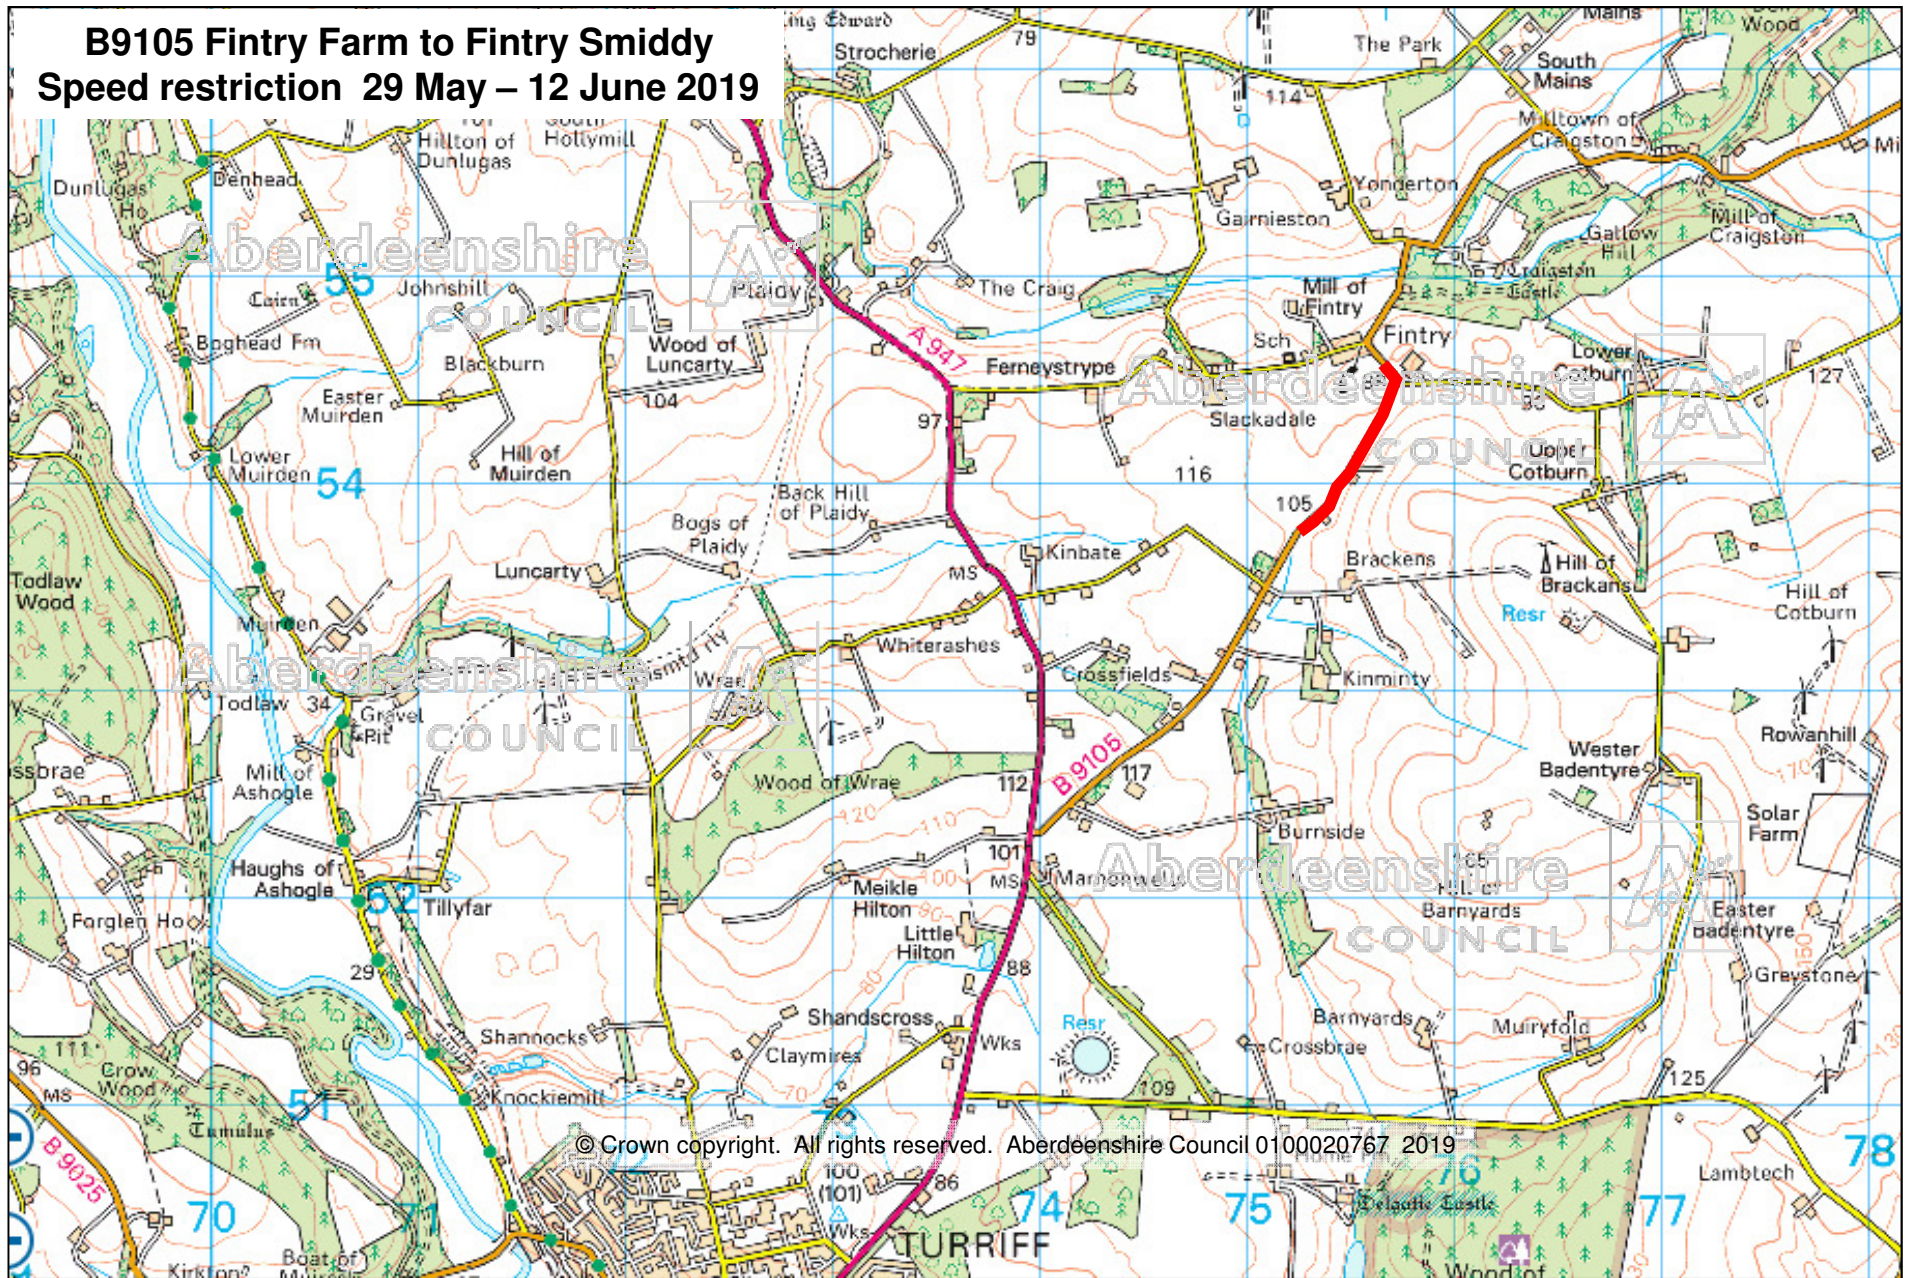

B9105 Fintry Farm to Fintry Smiddy Speed restriction 29 May – 12 June 2019

Waiting Restriction

Aberdeenshire Council
Infrastructure Services